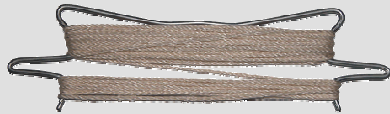

# TomatoClip System ®

Hook

Head clip  
Head support

Clip

Stem to stem

Truss support

Half moon

(c) Agro-Systèmes

## Hooks

- This hook with free fall, wounded that is the length from the top until the ground. Fast to install .This hook with free fall is patented under Belgium owner
- Twine is warranty from UV, polypropylene twine or biodegradable twine
- Meters of twine : as you need, on request from the growers
- exists in 180 mm or 220 mm

## ■ Head clip

- The head clip is fixed on the twine and is mobile, preventing tomatoes head to break.

# Truss Supports, Half moon

- Truss support

- Prevent the break of the stem, the truss support increase the growing speed of the plant,

- Double truss support

- Quick installation

- Stem to stem

- To hold two stems