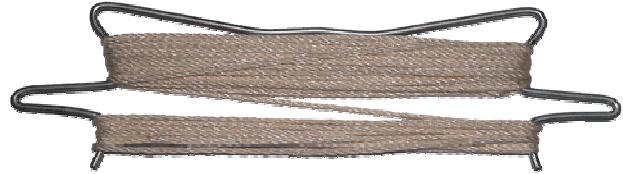

# TomatoClip System ®

Hook

Head clip  
Head support

Clip

Stem to stem

Truss support

Half moon

(c) Agro-Systèmes

## Hooks

- This hook with free fall, wounded that is the length from the top until the ground. Fast to install .This hook with free fall is patented under Belgium owner
- Twine is warranty from UV, polypropylene twine or biodegradable twine
- Meters of twine : as you need, on request from the growers
- exists in 180 mm or 220 mm

## ■ Head clip

- The head clip is fixed on the twine and is mobile, preventing tomatoes head to break.

# Truss Supports, Half moon

- Truss support

- Prevent the break of the stem, the truss support increase the growing speed of the plant,

- Double truss support

- Quick installation

- Stem to stem

- To hold two stems