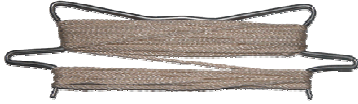

■ Agro Systemes is a French company specialized in manufacturing greenhouse accessories culture.