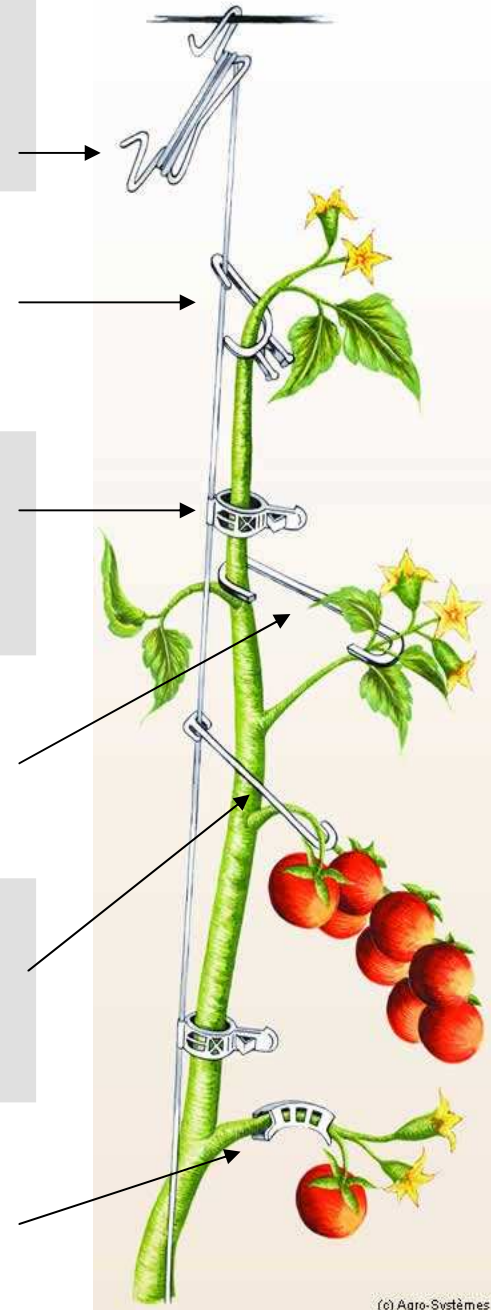

# TomatoClip System ®

Hook

Head clip  
Head support

Clip

Stem to stem

Truss support

Half moon

(c) Agro-Systèmes

## Hooks

- This hook with free fall, wounded that is the length from the top until the ground. Fast to install .This hook with free fall is patented under Belgium owner
- Twine is warranty from UV, polypropylene twine or biodegradable twine
- Meters of twine : as you need, on request from the growers
- exists in 180 mm or 220 mm

## ■ Head clip

- The head clip is fixed on the twine and is mobile, preventing tomatoes head to break.

## ■ Head support

- To put on the wire in order to help the plant to go under the wire
- For cucumber or tomatoes.